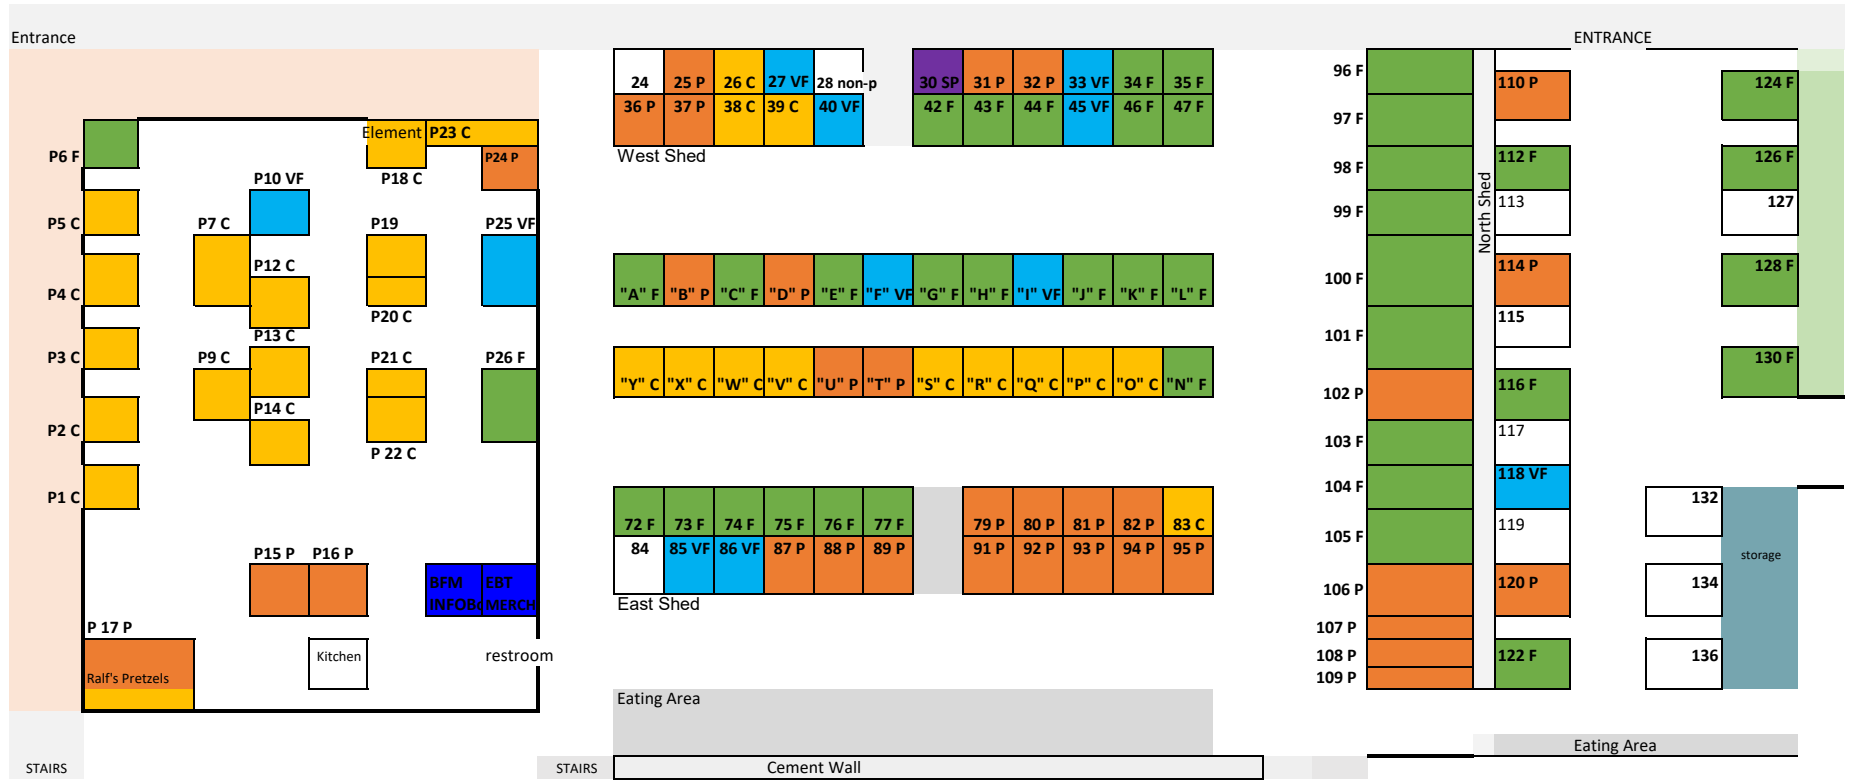

RAILROAD AVE

- MAP KEY**
- P = Prepared and processed foods
 - F = Farmers
 - VF = Value added farmer
 - C = Crafter
 - SP = Service Provider

THIS MAP IS NOT TO SCALE